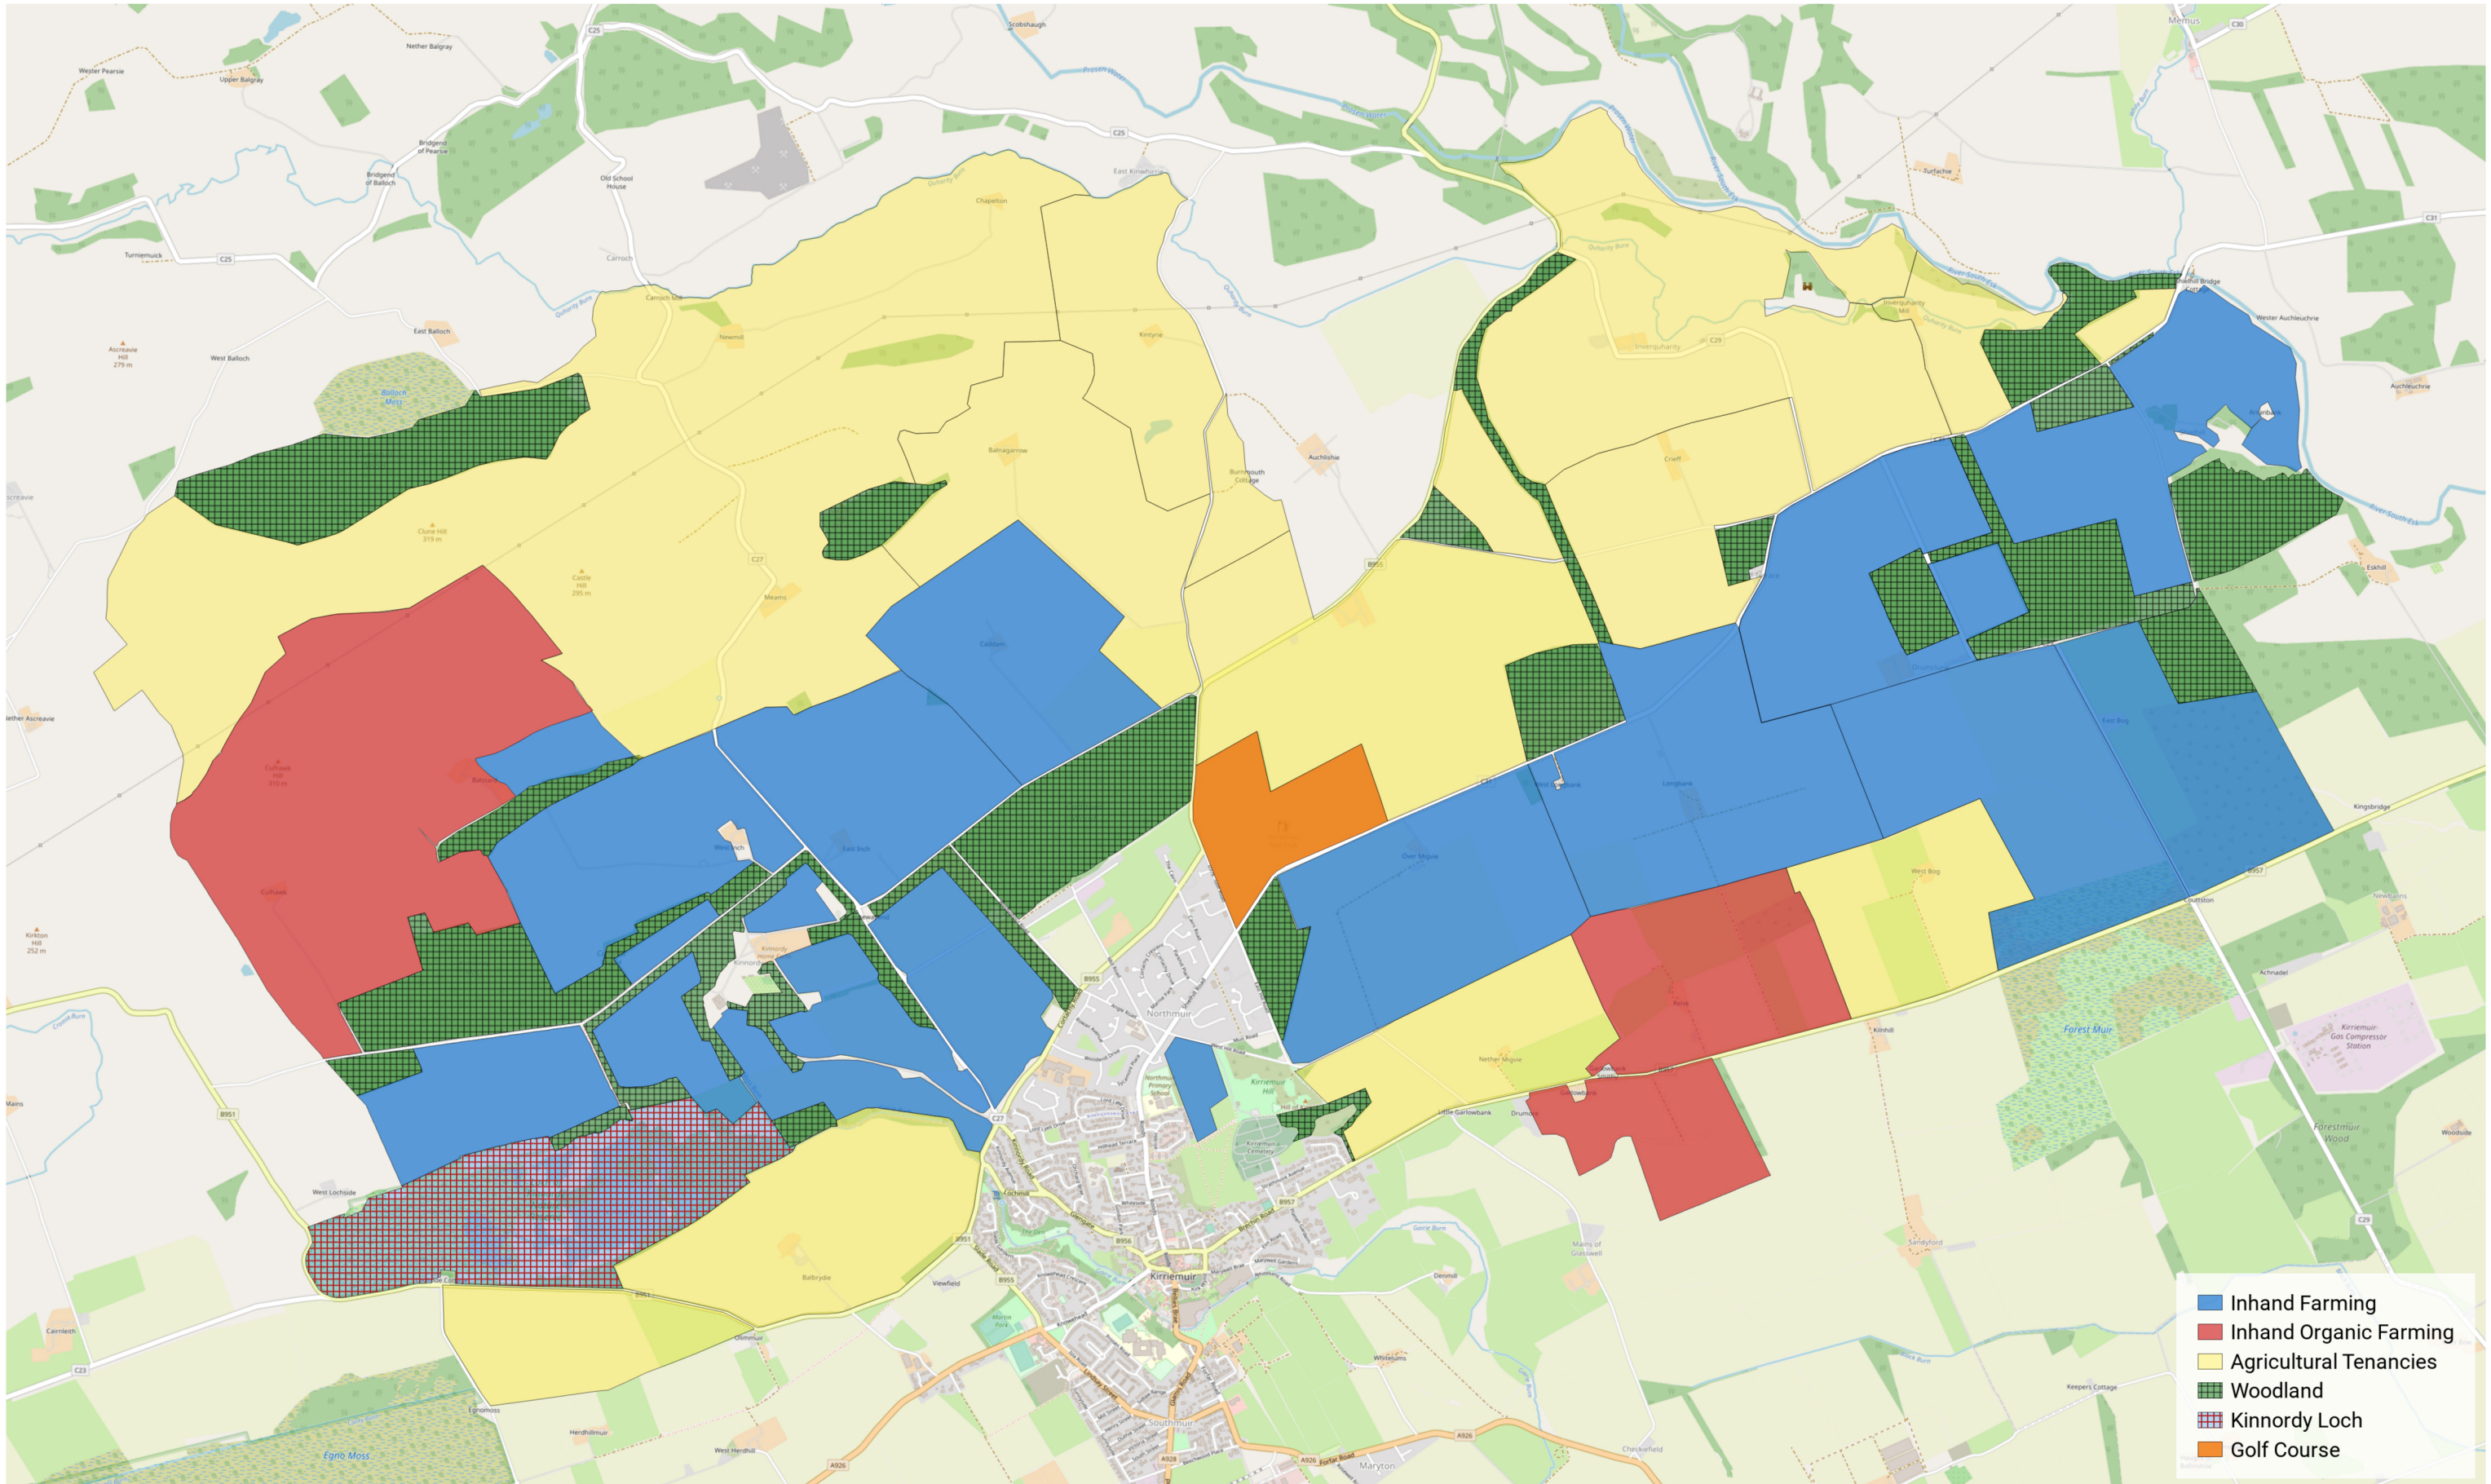

Kinnordy Estate Map

Produced on Mar 11, 2021.

© Crown copyright and database right 2021 (licence number 100059532).

Reproduction in whole or in part is prohibited without the prior permission of Ordnance Survey.

500 m
Scale 1:25000 (at A3) N